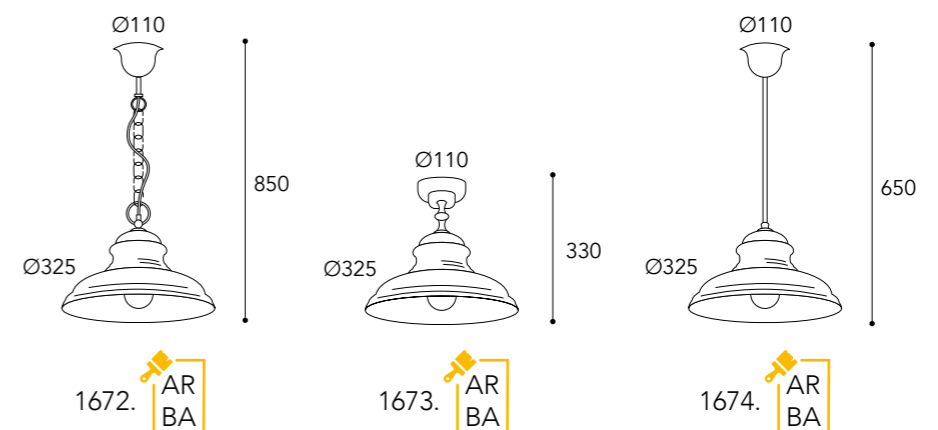

1672. AR
BA

1673. AR
BA

1674. AR
BA

i pag. 10 - 12

CE
IP20 - E27

Max Watt
52

Lampadina
non inclusa
Bulb not included

Finiture/Finishing:

Anticato Ramato
Aged Brass
•AR

Brunito Anticato
Aged Burnish
•BA